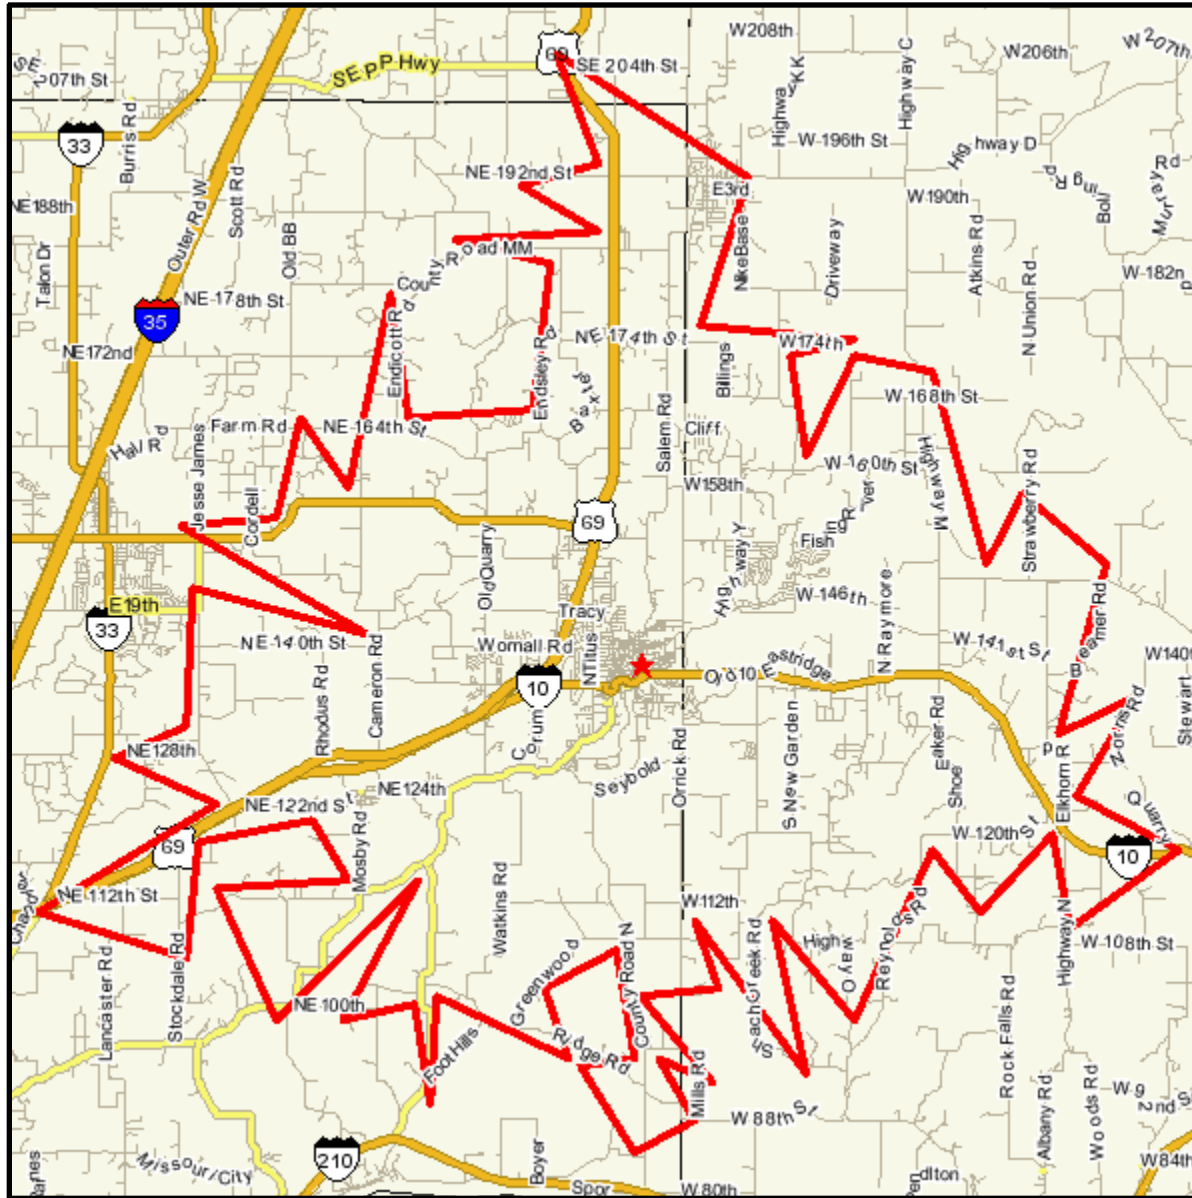

201 E BROADWAY ST
EXCELSIOR SPRINGS, MO 64024-2564
Coord: 39.342263, -94.222107
Polygon - See Appendix for Points

Area Map

Prepared For:

Order #: 966913550
Site: 01

Appendix: Area Listing

Area Name:

201 E BROADWAY ST, EXCELSIOR SPRINGS, MO 64024-2564

Type: Drive Time 1: 15 Minute(s)

Polygon Points:

39.244801	-94.224358	39.261833	-94.238297	39.263382	-94.224358	39.285065	-94.229004
39.277321	-94.247589	39.263382	-94.241394	39.275772	-94.275459	39.254093	-94.277008
39.274223	-94.281654	39.271126	-94.300240	39.299000	-94.280106	39.271126	-94.317268
39.297451	-94.332756	39.299000	-94.298691	39.311390	-94.307983	39.306744	-94.337402
39.283516	-94.340500	39.292805	-94.379211	39.314487	-94.332756	39.323776	-94.359085
39.329971	-94.340500	39.357845	-94.338951	39.348553	-94.294044	39.370235	-94.342049
39.371784	-94.317268	39.391914	-94.311073	39.377975	-94.298691	39.416691	-94.287849
39.391914	-94.283203	39.393463	-94.250679	39.422886	-94.246040	39.427532	-94.270813
39.429081	-94.233650	39.438370	-94.253777	39.443016	-94.233650	39.464699	-94.244492
39.439919	-94.194931	39.410496	-94.207321	39.407398	-94.167061	39.404305	-94.184097
39.384171	-94.179451	39.404305	-94.167061	39.401207	-94.146927	39.362492	-94.132988
39.376431	-94.123703	39.362492	-94.102020	39.328423	-94.114410	39.336166	-94.094276
39.316036	-94.109764	39.305195	-94.083435	39.289707	-94.111313	39.308292	-94.115959
39.292805	-94.134537	39.305195	-94.146927	39.271126	-94.167061	39.291256	-94.188744
39.260284	-94.179451	39.291256	-94.208870	39.277321	-94.202675	39.275772	-94.222809
39.258736	-94.204224	39.263382	-94.218163	39.250996	-94.208870	39.244801	-94.224358